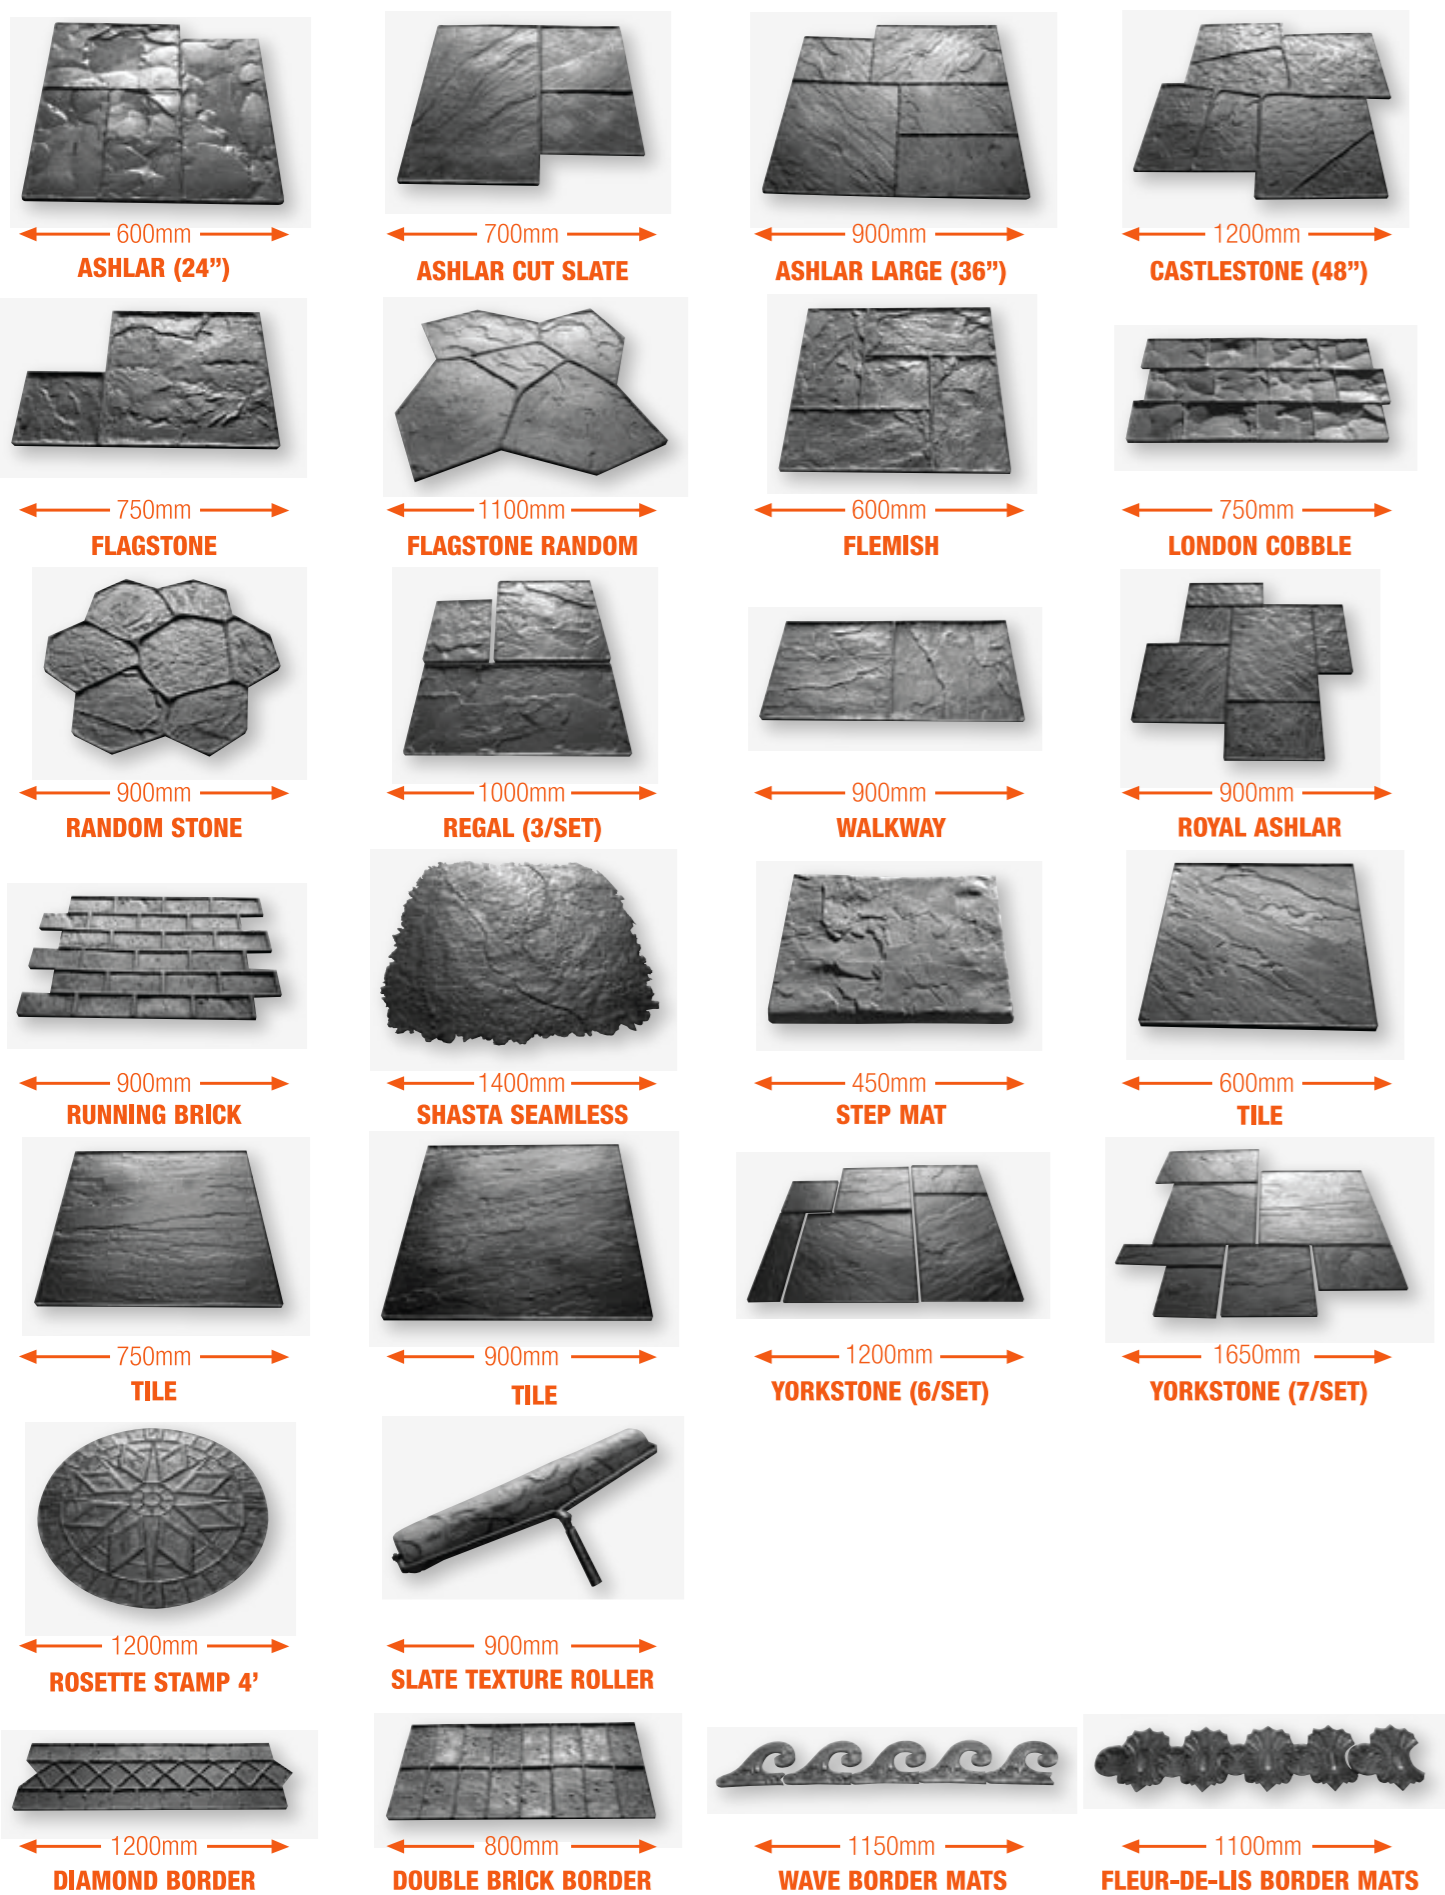

# SLATE PATTERNS

# COLOUR CHART